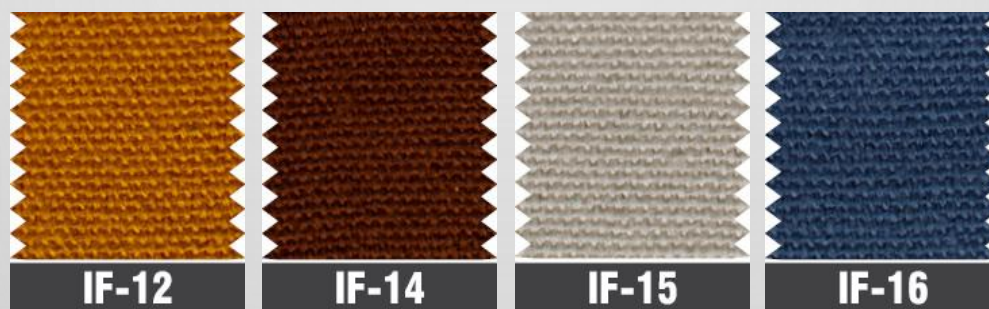

INDOOR

WI.TR.BROWN

WI.TR.BLACK

WI.TR.NATURAL

COLOR FABRIC CHARTS

FABRIC COLOR CHART

OUTDOOR 250grs/m2

INDOOR 250grs/m2