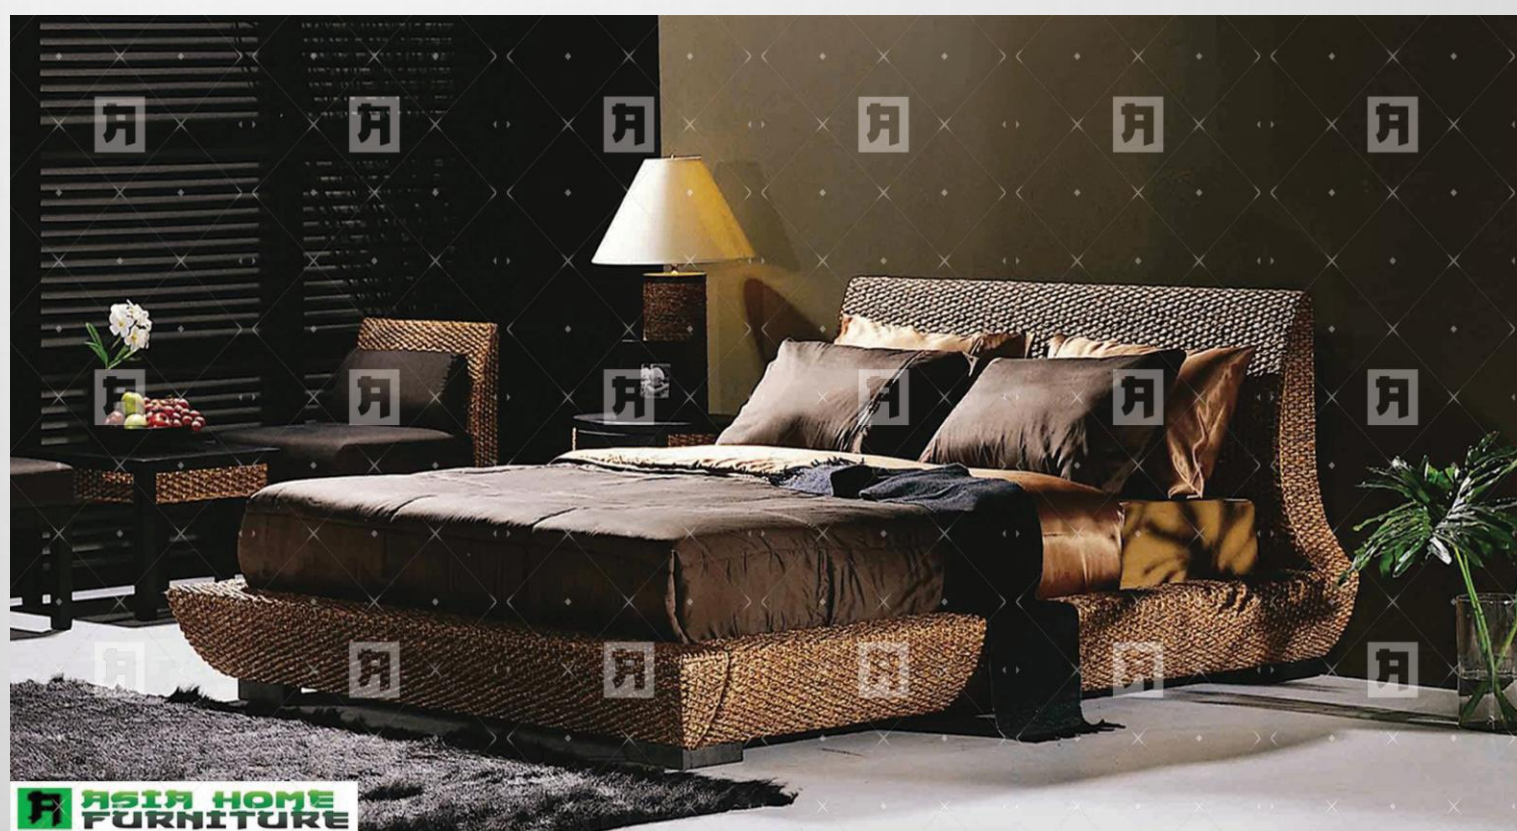

CODE : AHF-IWB-043

PRICE : 63050 THB

Q'ty/20'DC = 16 Sets

Q'ty/40'HQ = 39 Sets