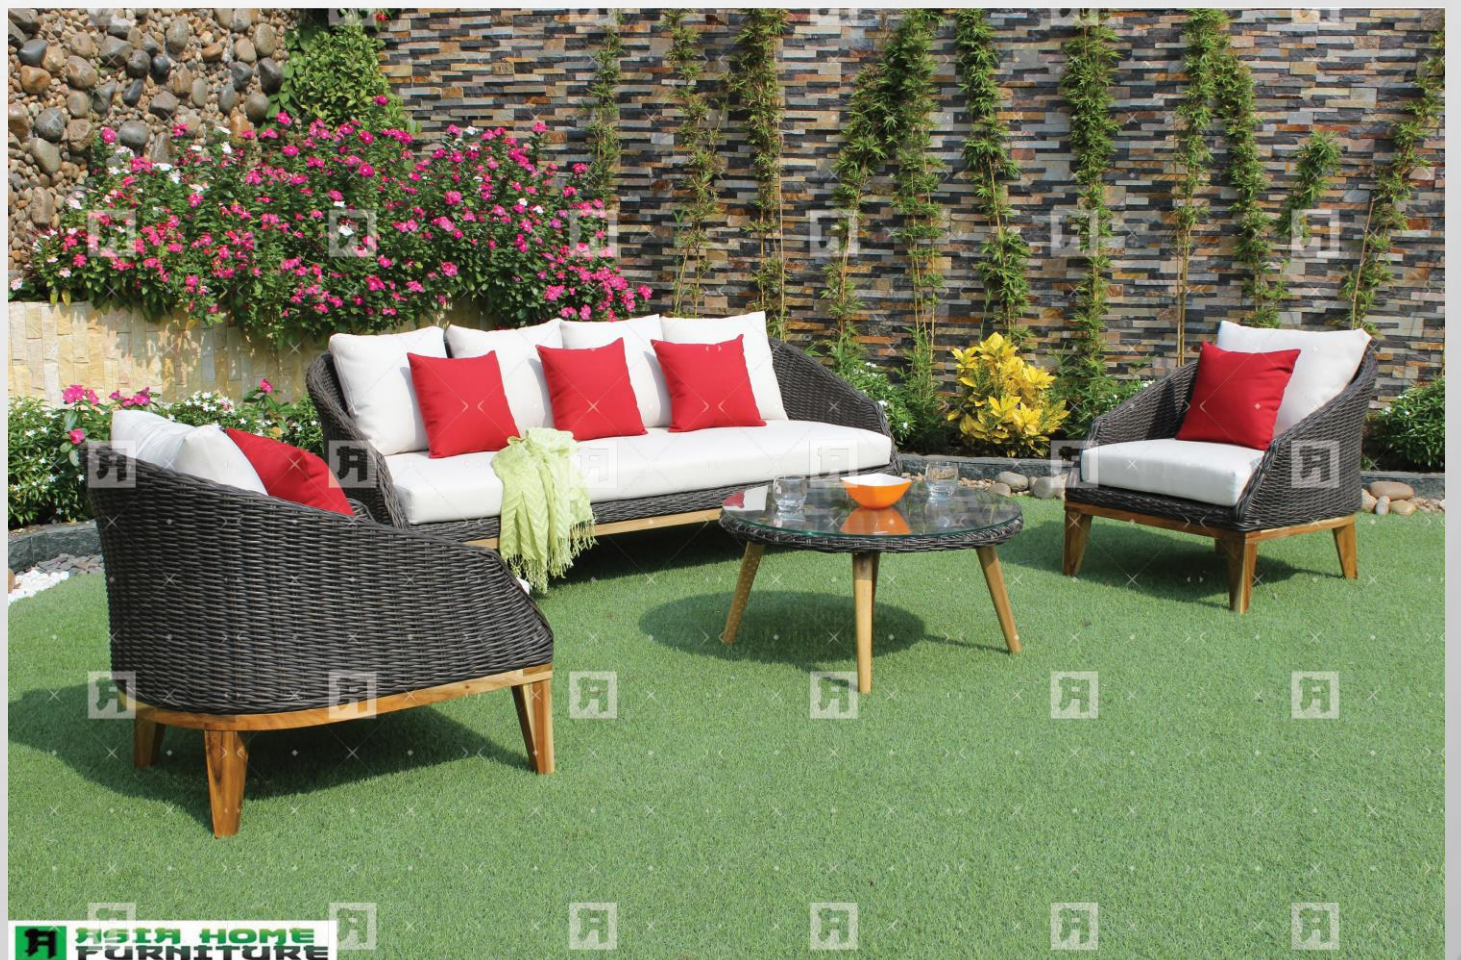

80x80x35

1 item (0,22m³)

CODE : AHF-OS-091

PRICE : 68510 THB

Q'ty/20'DC = 15 Sets

Q'ty/40'HQ = 37 Sets

OUTDOOR SOFA SETS WATERPROOF

CODE : AHF-OS-136