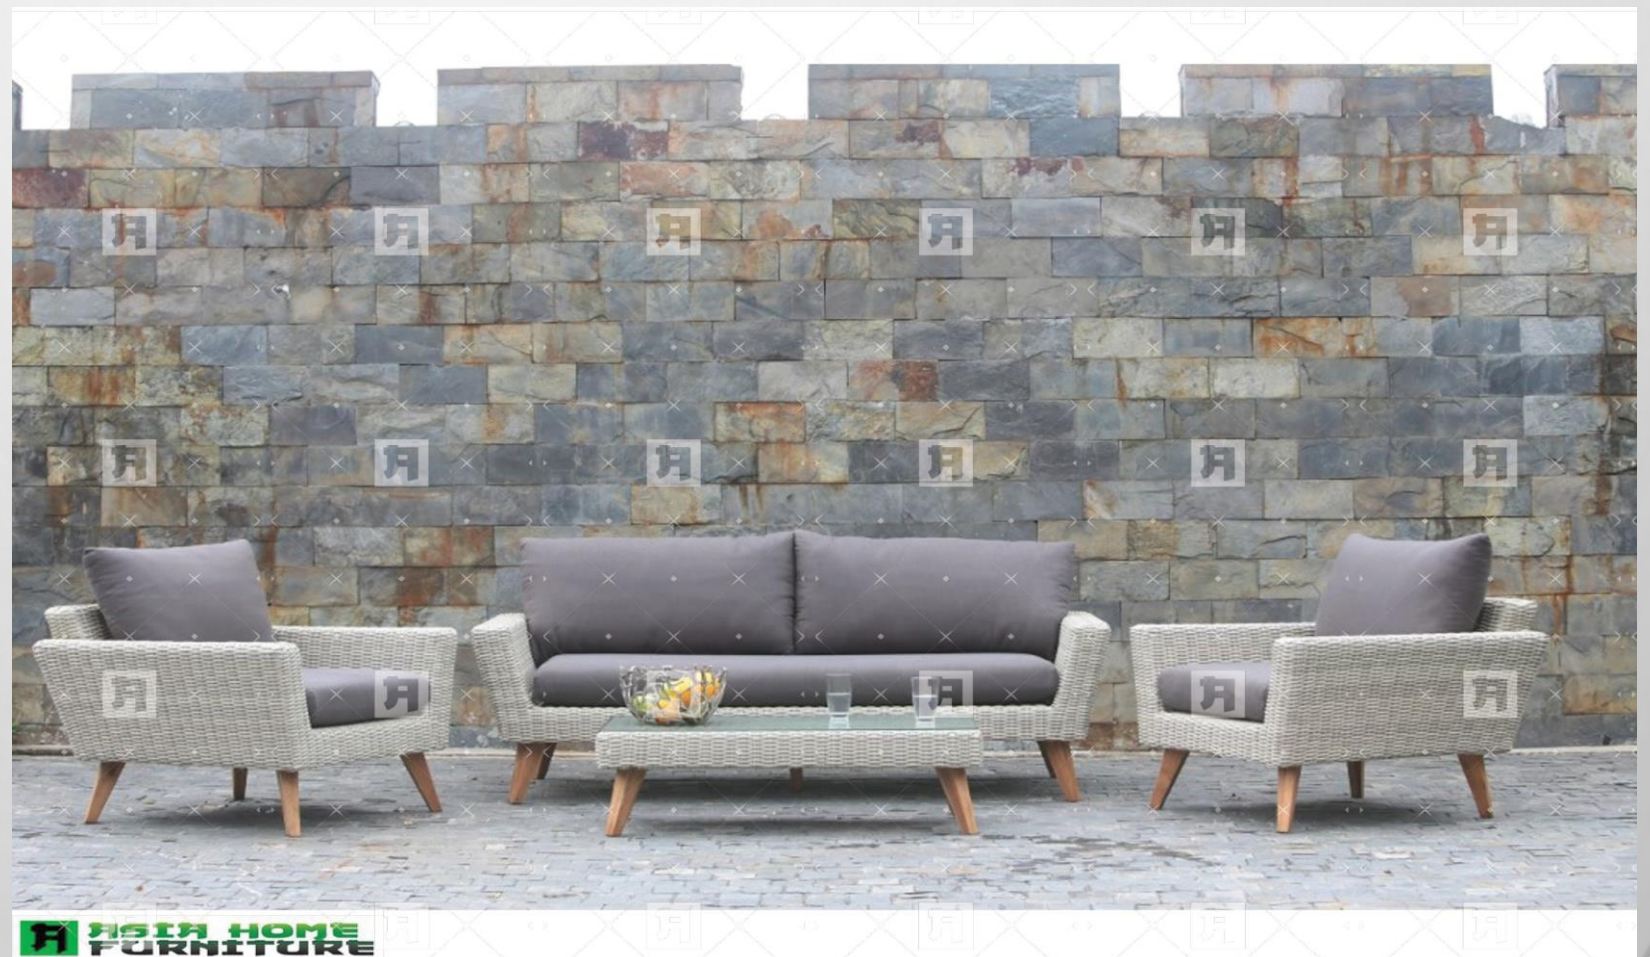

CODE : AHF-OS-130
PRICE : 73840 THB

Q'ty/20'DC = 12 Sets
Q'ty/40'HQ = 29 Sets