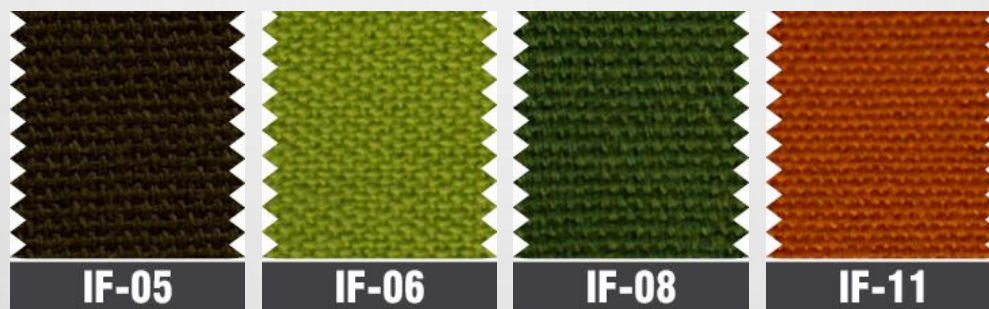

INDOOR

WI.TR.BROWN

WI.TR.BLACK

WI.TR.NATURAL

COLOR FABRIC CHARTS

FABRIC COLOR CHART

OUTDOOR 250grs/m2

INDOOR 250grs/m2