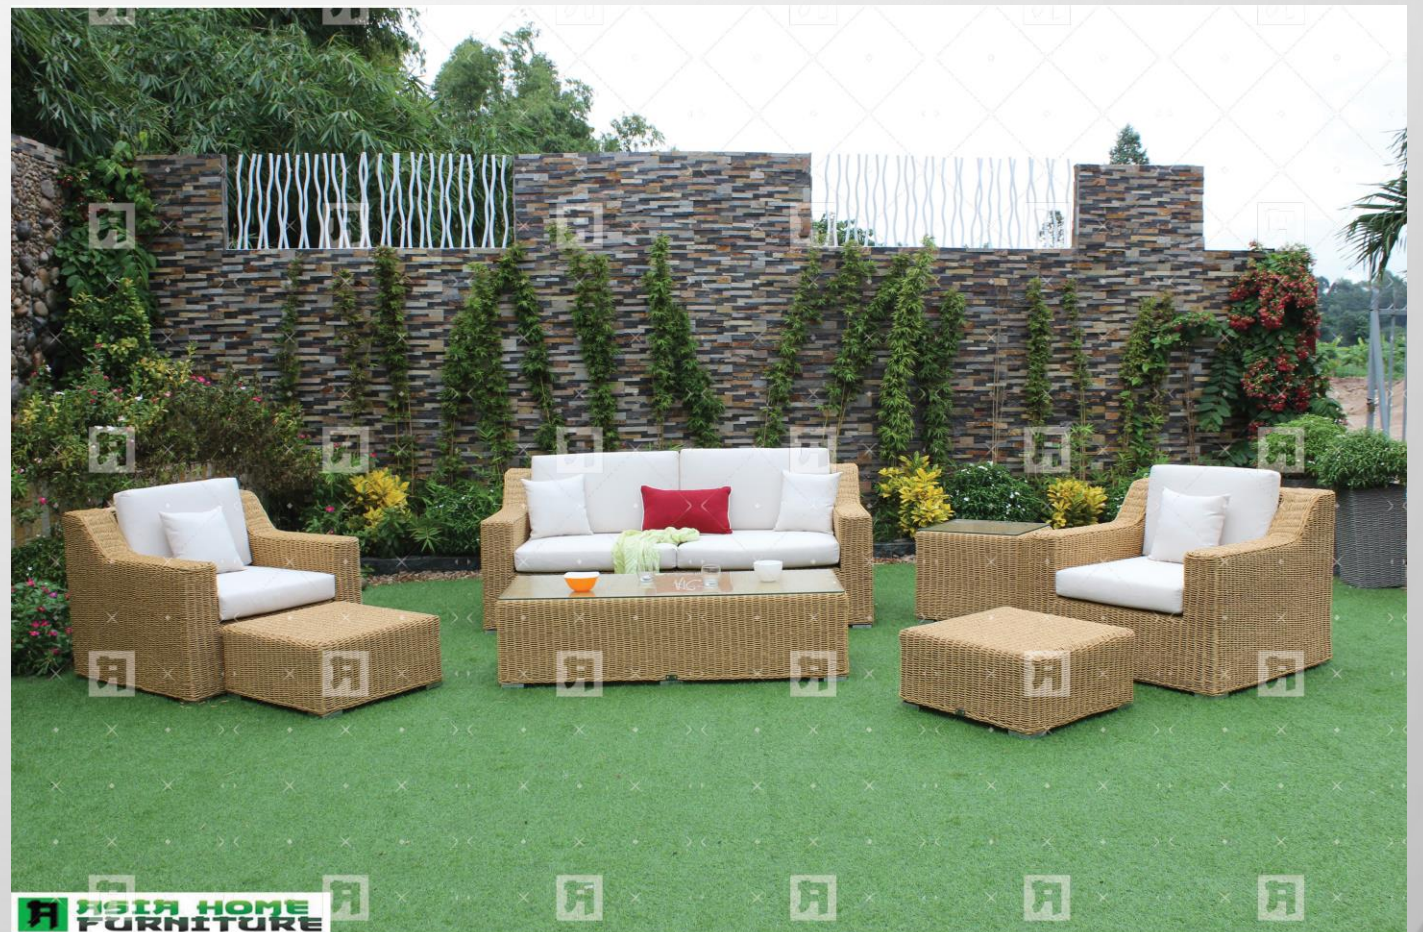

Stool : L*W*H :

40x40x40

1 item (0,06m³)

CODE : AHF-OS-035
PRICE : 109330 THB
Q'ty/20'DC = 9 Sets
Q'ty/40'HQ = 22 Sets

OUTDOOR SOFA SETS WATERPROOF

CODE : AHF-OS-135
PRICE : 45110 THB

Q'ty/20'DC = 21 Sets
Q'ty/40'HQ = 50 Sets